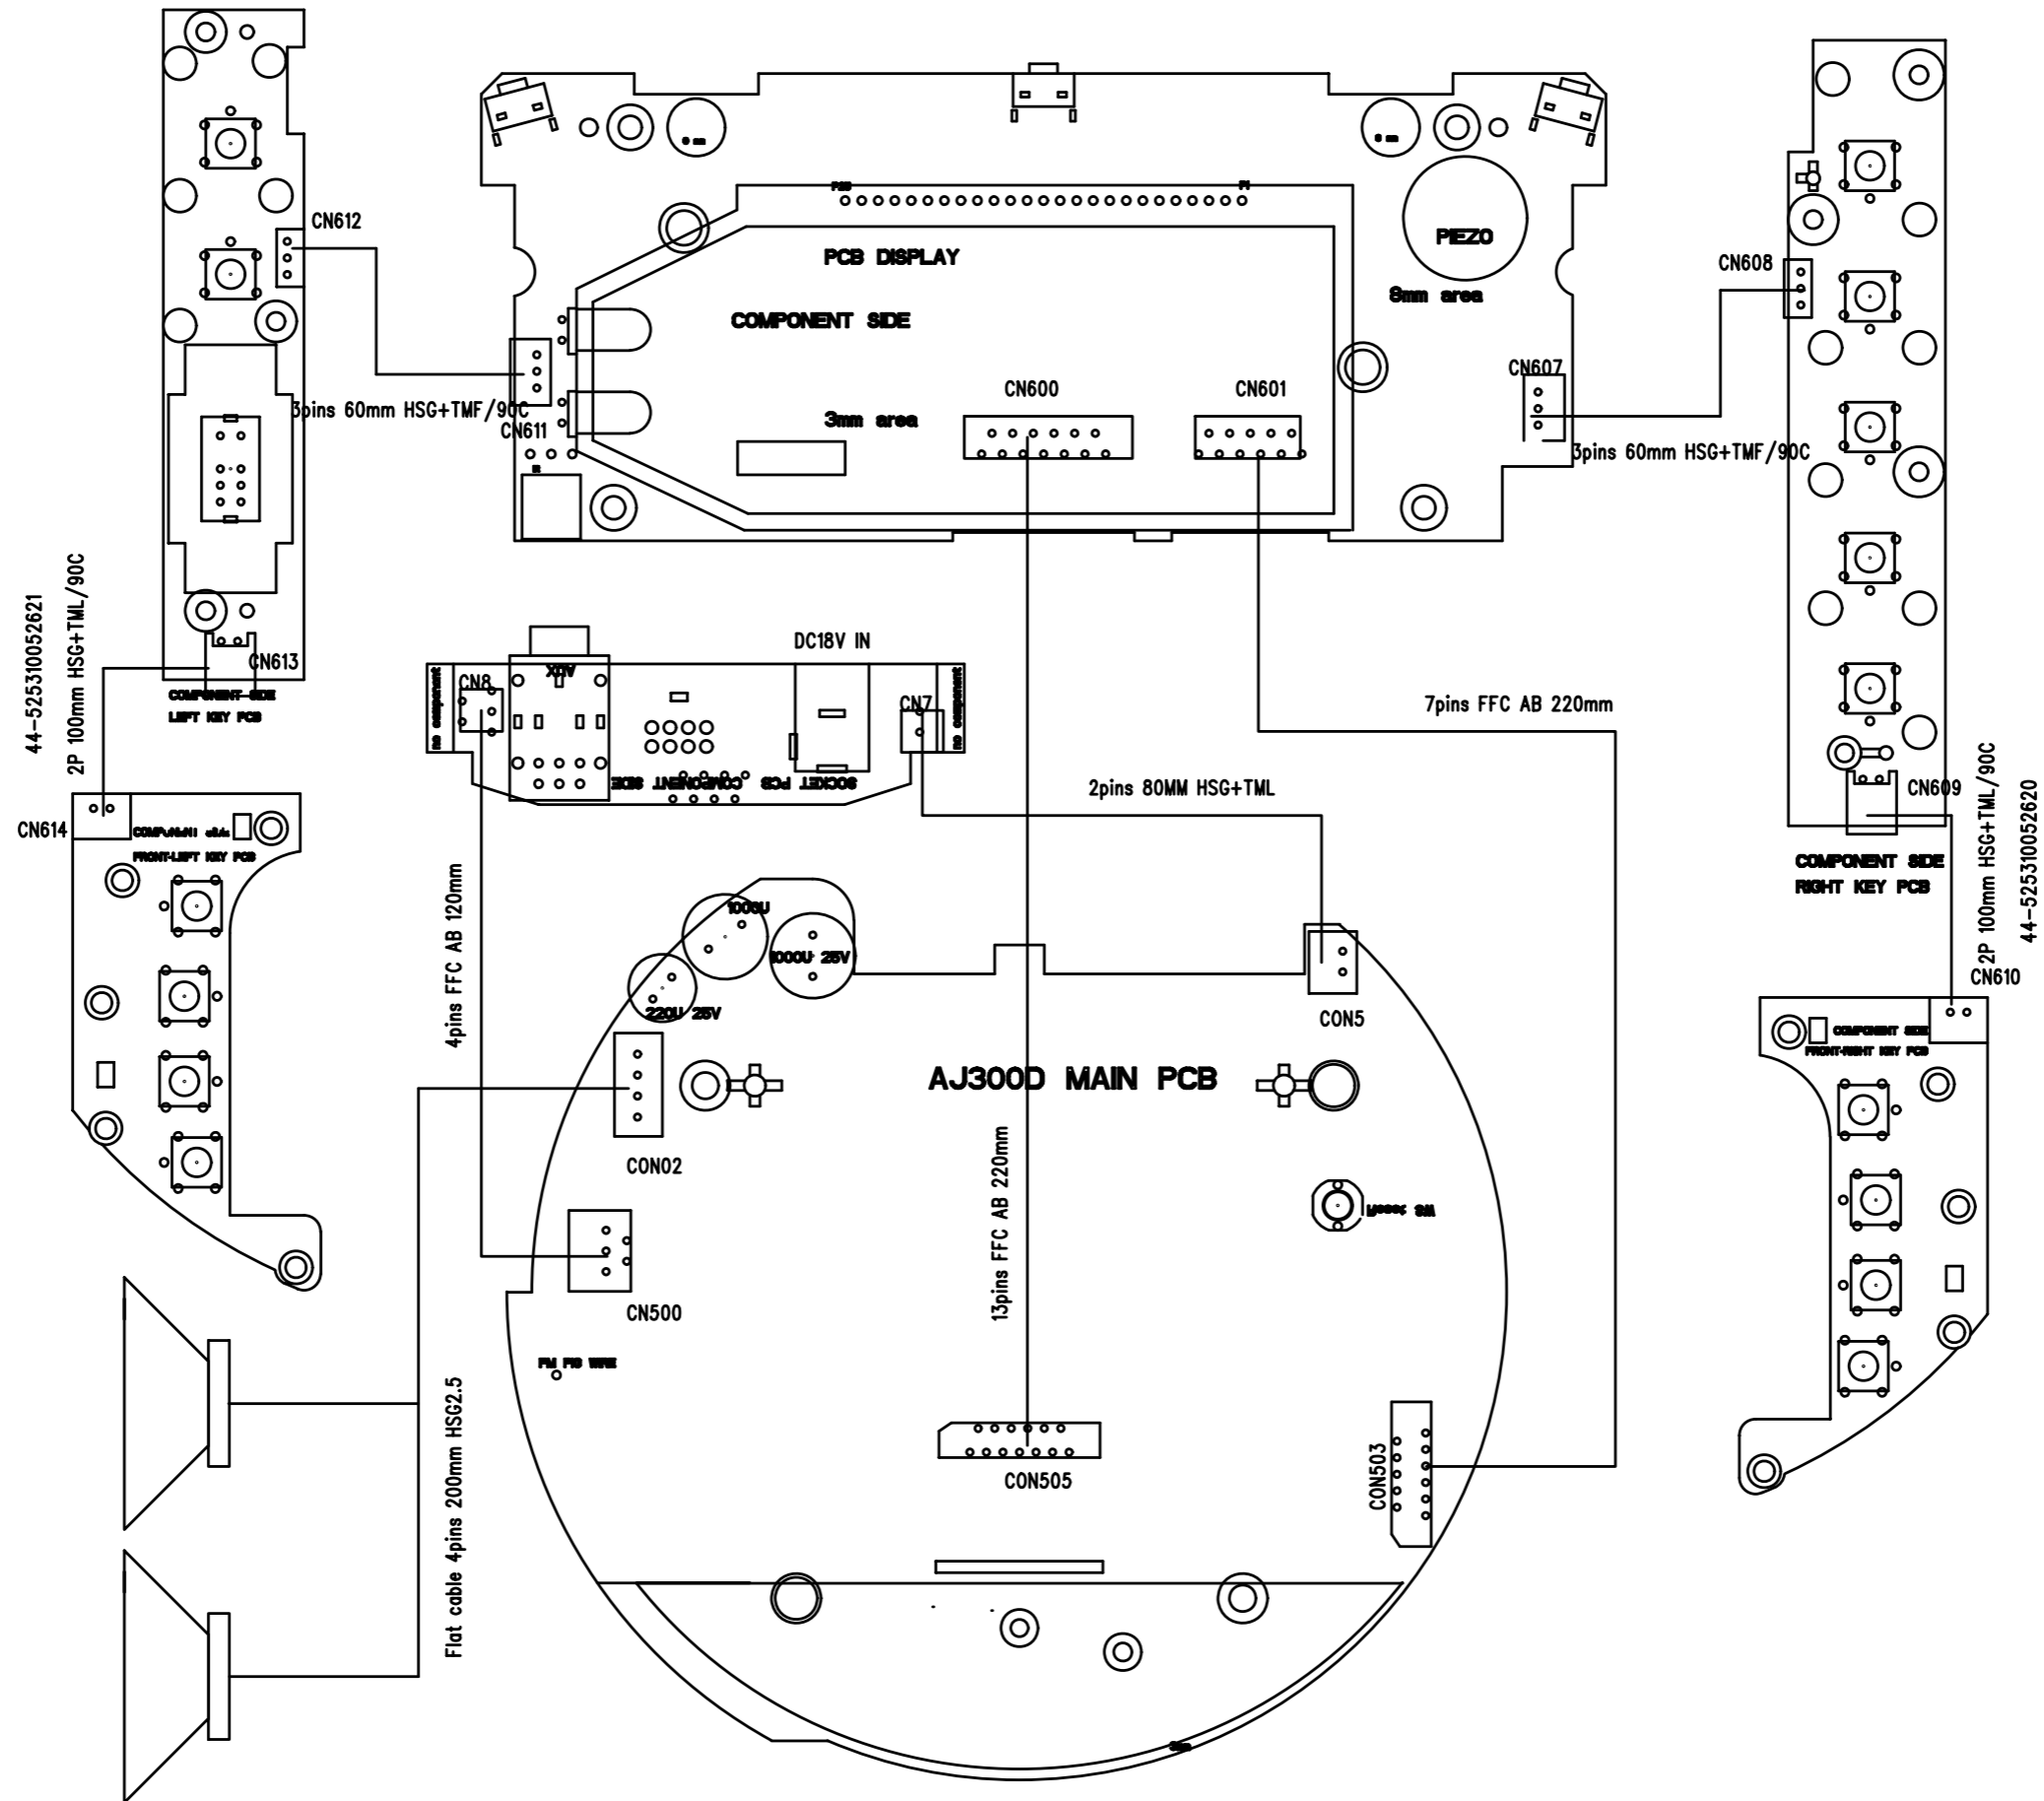

Service
Service
Service

Service Manual

CONTENTS

Block diagram 1-1
 Wirng diagram 2-1

Circuit Diagram - Main board

 AMP part 3-1
 Tuner part 4-1

layout diagram - Main board

 Component side view 5-1
 Copper side view 6-1

Display board

 Circuit diagram 7-1
 Layout diagram 8-1

Service parts list 9-1

© Copyright 2008 Philips Consumer Electronics B.V. Eindhoven, The Netherlands
 All rights reserved. No part of this publication may be reproduced, stored in a retrieval
 system or transmitted, in any form or by any means, electronic, mechanical, photocopying,
 or otherwise without the prior permission of Philips.

SET BLOCK DIAGRAM

SET WIRING DIAGRAM

CIRCUIT DIAGRAM - MAIN BOARD AMP PART

CIRCUIT DIAGRAM - MAIN BOARD TUNER PART

LAYOUT DIAGARM - MAIN BOARD COMPONENT SIDE VIEW

LAYOUT DIAGARM - MAIN BOARD
COPPER SIDE VIEW

CIRCUIT DIAGRAM - DISPLAY BOARD

Time and Year Setting

0	12hr Day First
1	12hr Month First
2	24hr Day First
3	24hr Month First

BL1	BL2
HIGH	1 0
LOW	0 1
OFF	0 0

Country Option Setting

0	OVS(AM9K)
1	OVS(AM10K)
2	EUROPE
3	AUST/NZ
4	USA/CANADA
5	JAPAN