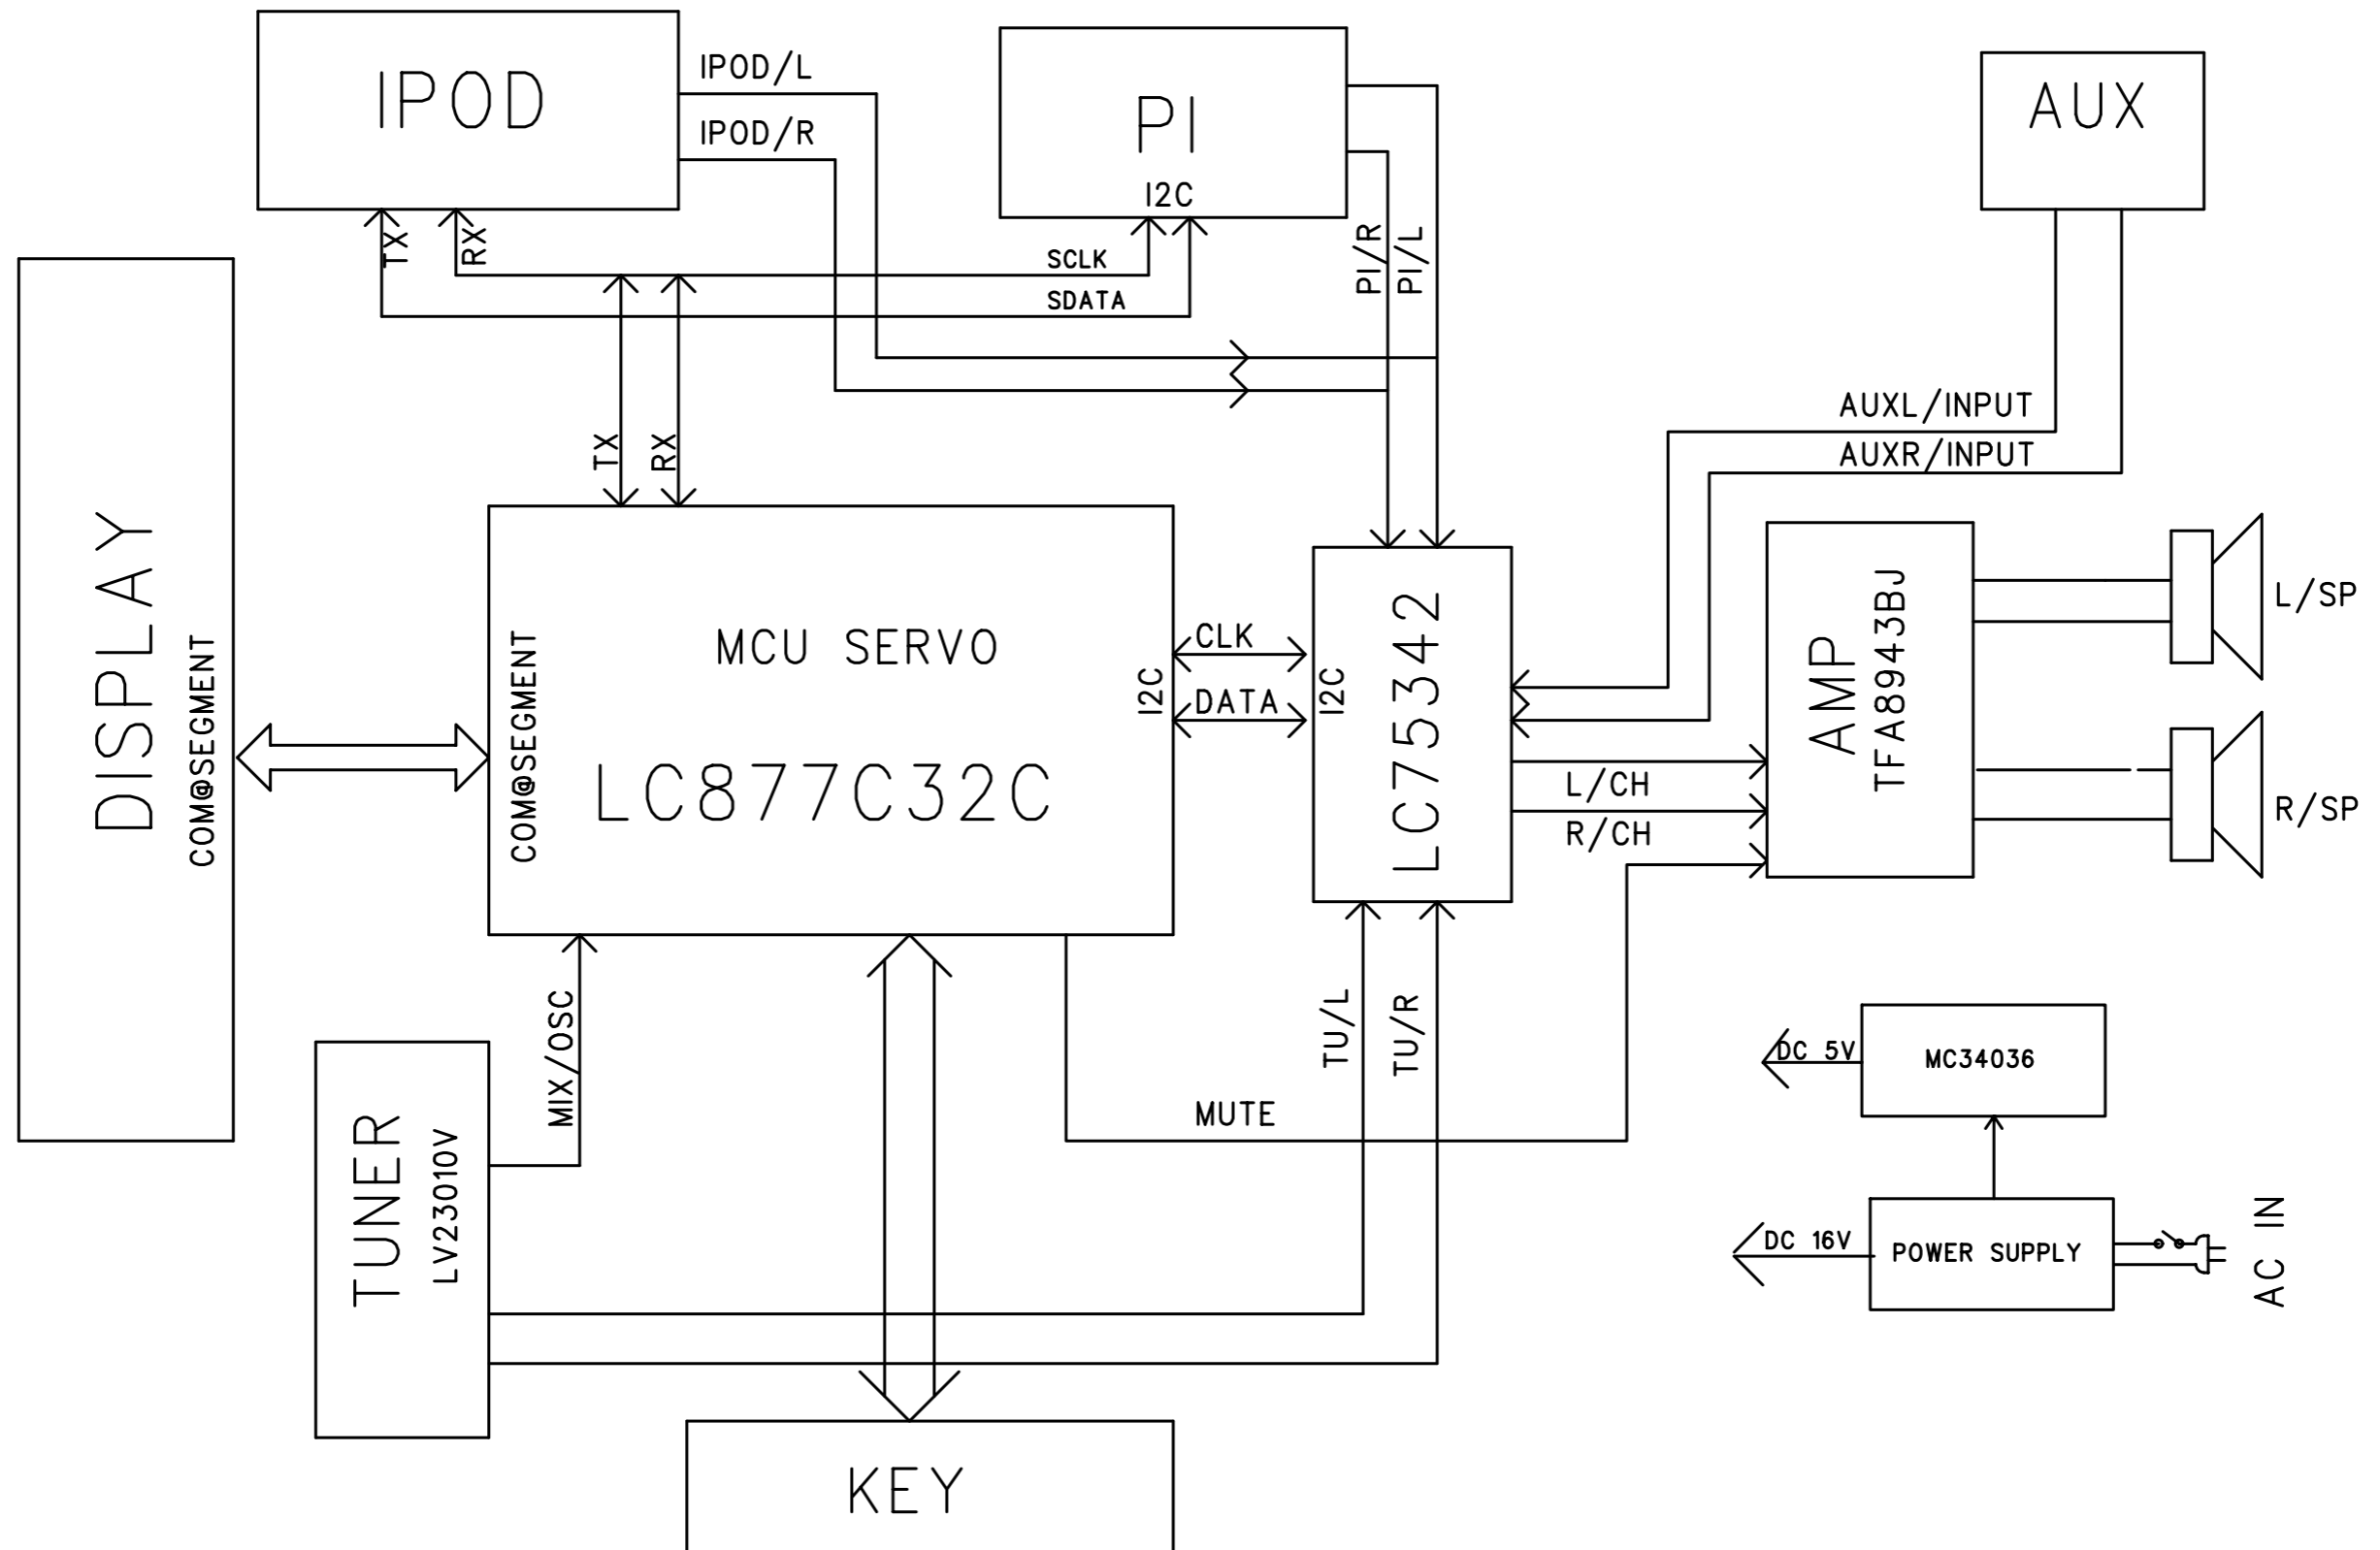

Service
Service
Service

Service Manual

CONTENTS

Block diagram 1-1
 Wirng diagram 2-1

Circuit Diagram - Main board

 AMP part 3-1
 Tuner part 4-1

layout diagram - Main board

 Component side view 5-1
 Copper side view 6-1

Display board

 Circuit diagram 7-1
 Layout diagram 8-1

Service parts list 9-1

© Copyright 2008 Philips Consumer Electronics B.V. Eindhoven, The Netherlands
 All rights reserved. No part of this publication may be reproduced, stored in a retrieval
 system or transmitted, in any form or by any means, electronic, mechanical, photocopying,
 or otherwise without the prior permission of Philips.

SET BLOCK DIAGRAM

SET WIRING DIAGRAM

CIRCUIT DIAGRAM - MAIN BOARD AMP PART

CIRCUIT DIAGRAM - MAIN BOARD TUNER PART

LAYOUT DIAGARM - MAIN BOARD COMPONENT SIDE VIEW

LAYOUT DIAGARM - MAIN BOARD
COPPER SIDE VIEW

CIRCUIT DIAGRAM - DISPLAY BOARD

Time and Year Setting

0	12hr Day First
1	12hr Month First
2	24hr Day First
3	24hr Month First

BL1	BL2
HIGH	1 0
LOW	0 1
OFF	0 0

Country Option Setting

0	OVS(AM9K)
1	OVS(AM10K)
2	EUROPE
3	AUST/NZ
4	USA/CANADA
5	JAPAN