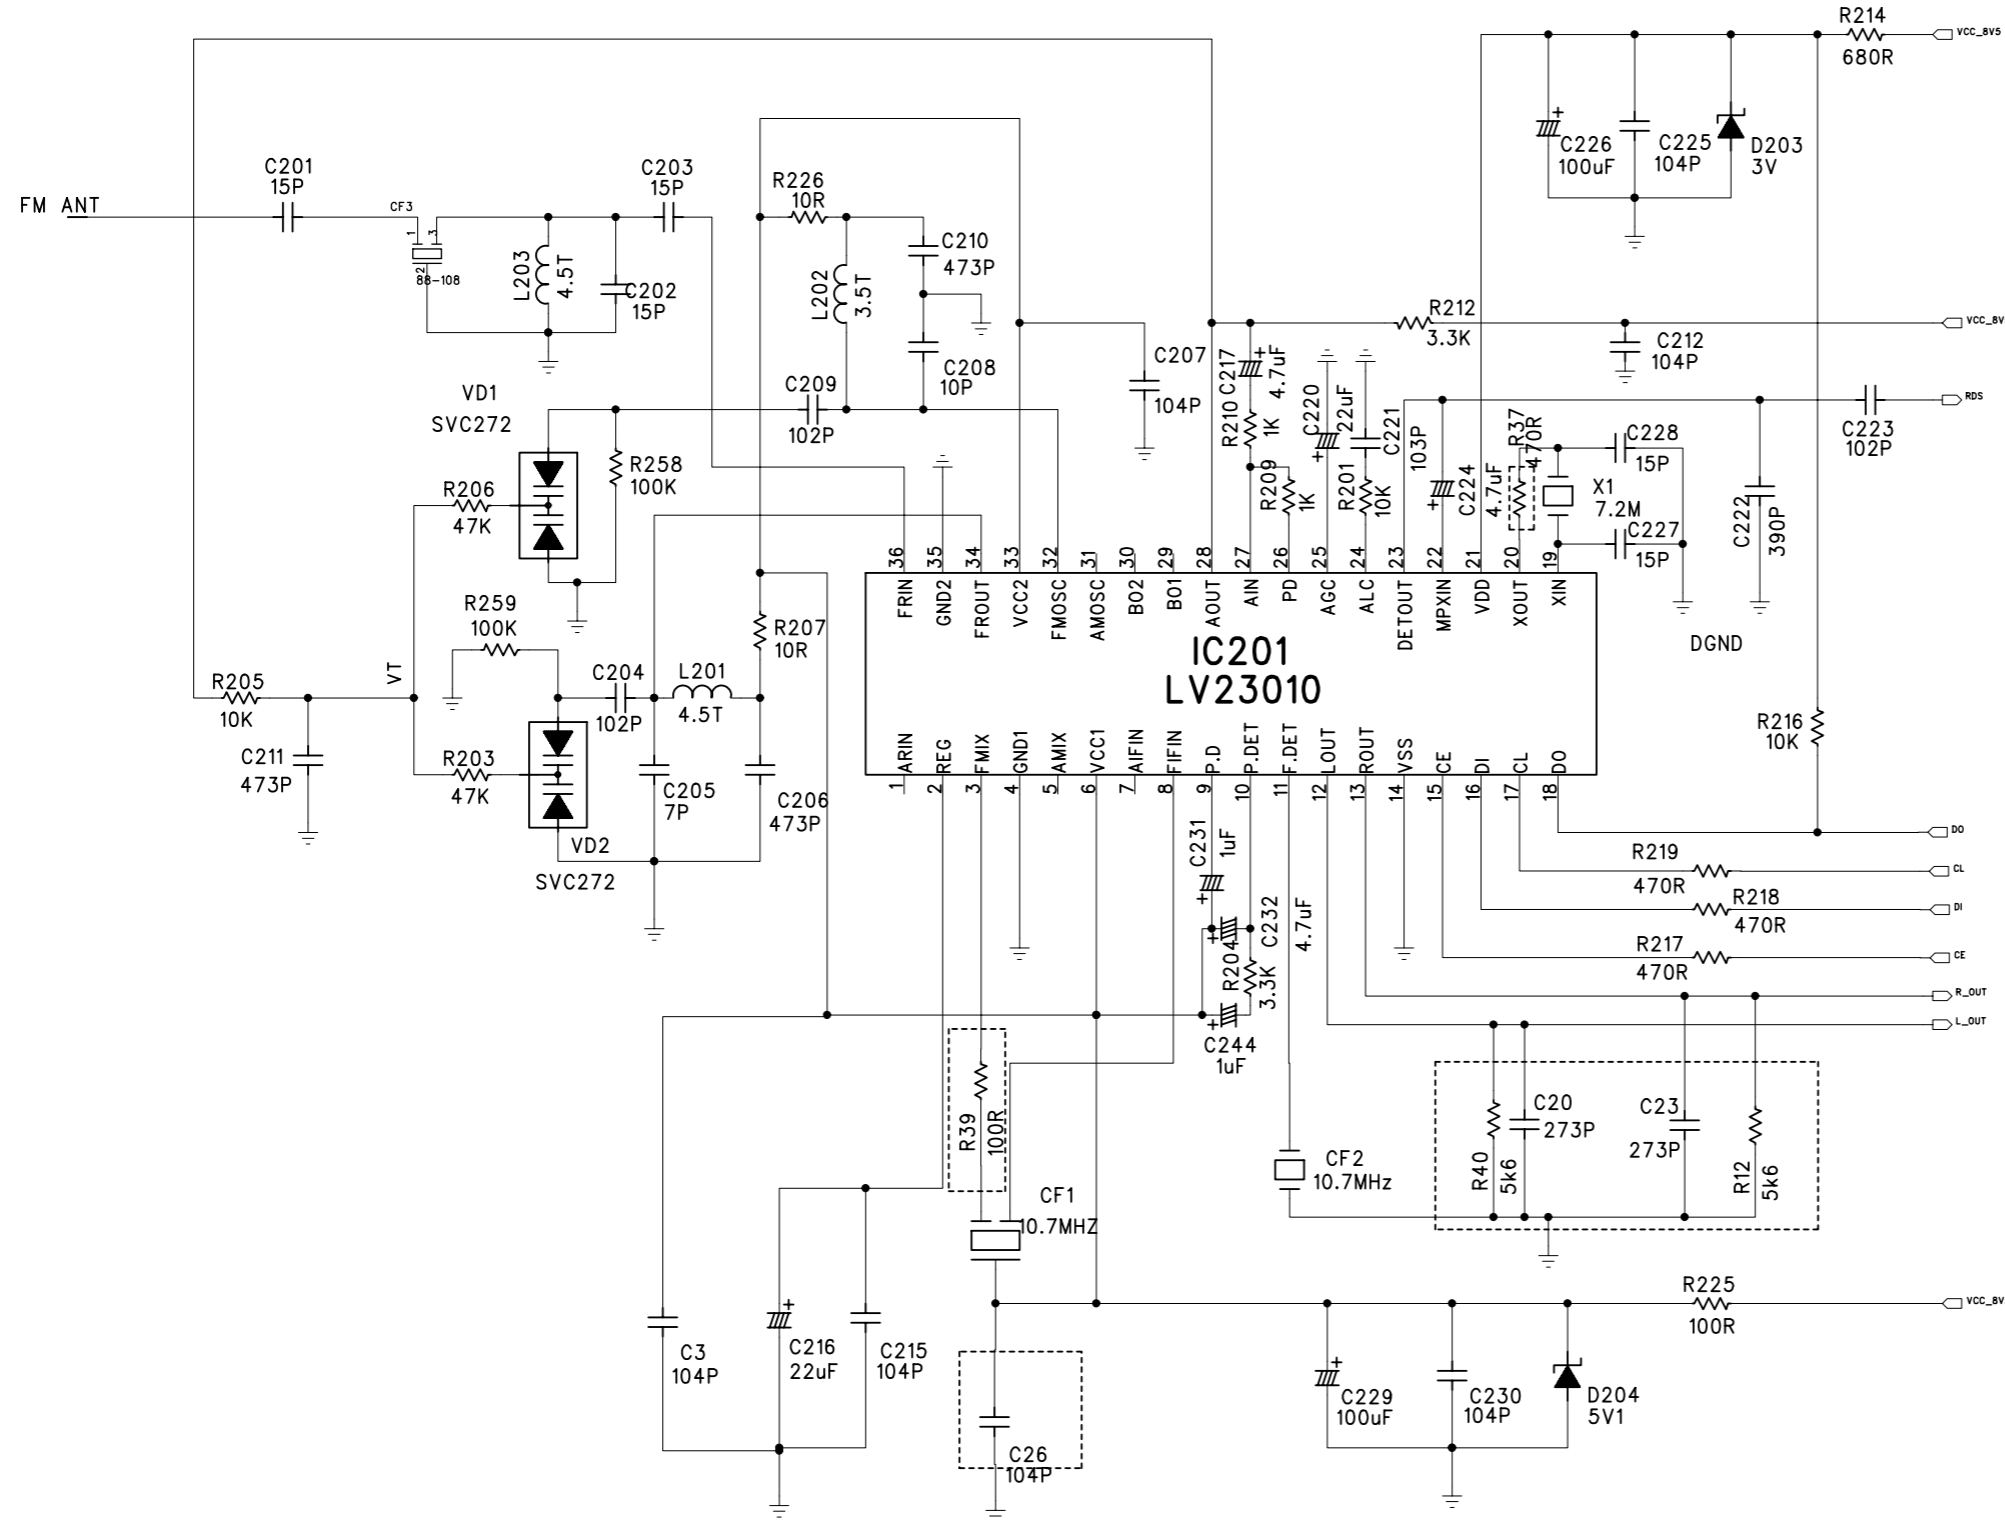

Service
Service
Service

Service Manual

CONTENTS

Block diagram 1-1
 Wirng diagram 2-1

Circuit Diagram - Main board

 AMP part 3-1
 Tuner part 4-1

layout diagram - Main board

 Component side view 5-1
 Copper side view 6-1

SET BLOCK DIAGRAM

SET WIRING DIAGRAM

CIRCUIT DIAGRAM - MAIN BOARD AMP PART

CIRCUIT DIAGRAM - MAIN BOARD TUNER PART

LAYOUT DIAGARM - MAIN BOARD COMPONENT SIDE VIEW

LAYOUT DIAGARM - MAIN BOARD
COPPER SIDE VIEW

CIRCUIT DIAGRAM - DISPLAY BOARD

Time and Year Setting

0	12hr Day First
1	12hr Month First
2	24hr Day First
3	24hr Month First

BL1	BL2
HIGH	1 0
LOW	0 1
OFF	0 0

Country Option Setting

0	OVS(AM9K)
1	OVS(AM10K)
2	EUROPE
3	AUST/NZ
4	USA/CANADA
5	JAPAN