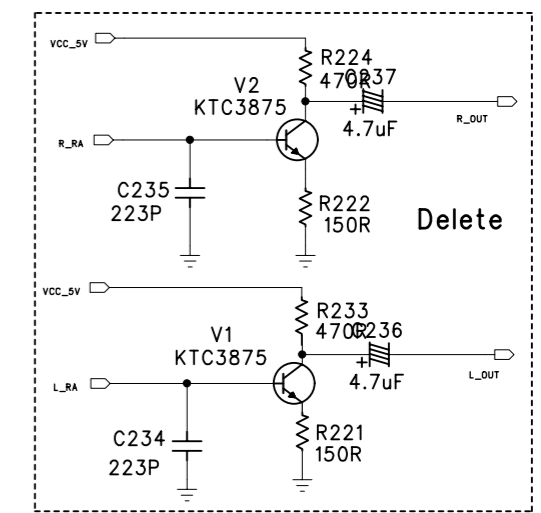

Service
Service
Service

Service Manual

CONTENTS

Block diagram 1-1
 Wirng diagram 2-1

Circuit Diagram - Main board

 AMP part 3-1
 Tuner part 4-1

layout diagram - Main board

 Component side view 5-1
 Copper side view 6-1

SET BLOCK DIAGRAM

SET WIRING DIAGRAM

CIRCUIT DIAGRAM - MAIN BOARD AMP PART

CIRCUIT DIAGRAM - MAIN BOARD TUNER PART

LAYOUT DIAGARM - MAIN BOARD COMPONENT SIDE VIEW

LAYOUT DIAGARM - MAIN BOARD
COPPER SIDE VIEW

CIRCUIT DIAGRAM - DISPLAY BOARD

Time and Year Setting

0	12hr Day First
1	12hr Month First
2	24hr Day First
3	24hr Month First

BL1	BL2
HIGH	1 0
LOW	0 1
OFF	0 0

Country Option Setting

0	OVS(AM9K)
1	OVS(AM10K)
2	EUROPE
3	AUST/NZ
4	USA/CANADA
5	JAPAN