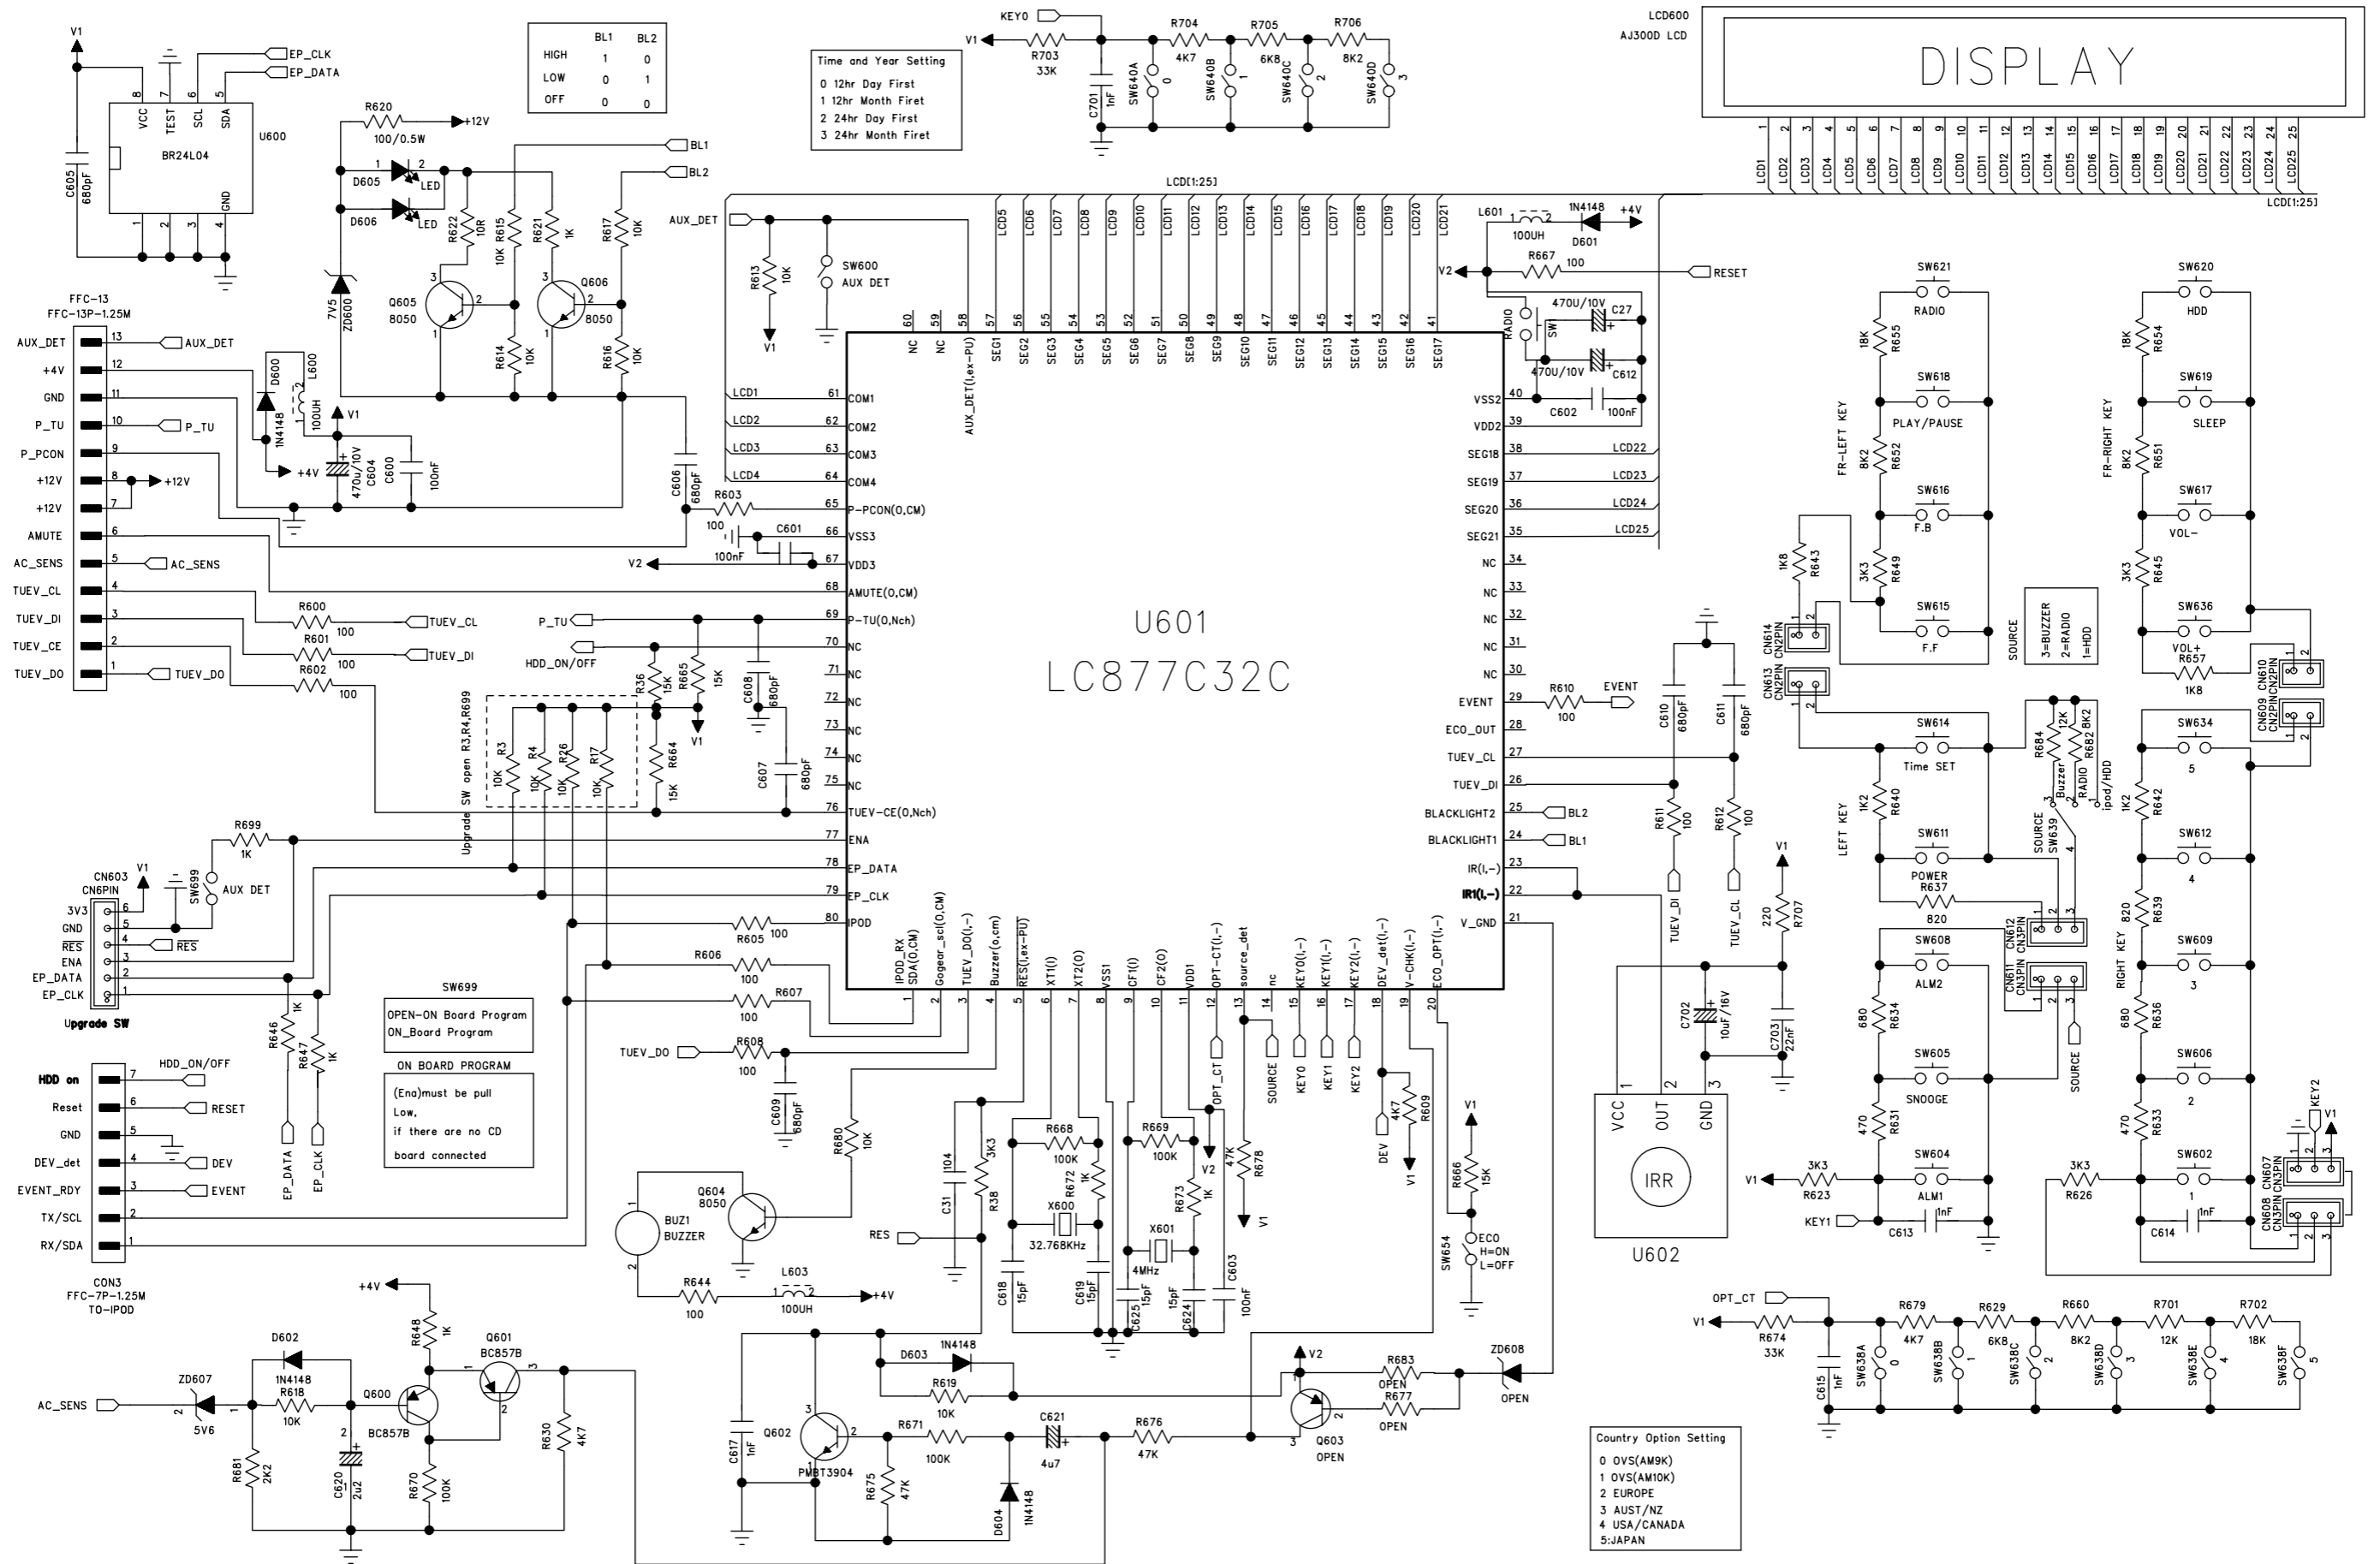

Service
Service
Service

Service Manual

CONTENTS

Block diagram 1-1
 Wirng diagram 2-1

Circuit Diagram - Main board

 AMP part 3-1
 Tuner part 4-1

layout diagram - Main board

 Component side view 5-1
 Copper side view 6-1

Display board

 Circuit diagram 7-1
 Layout diagram 8-1

Service parts list 9-1

© Copyright 2008 Philips Consumer Electronics B.V. Eindhoven, The Netherlands
 All rights reserved. No part of this publication may be reproduced, stored in a retrieval
 system or transmitted, in any form or by any means, electronic, mechanical, photocopying,
 or otherwise without the prior permission of Philips.

SET BLOCK DIAGRAM

SET WIRING DIAGRAM

CIRCUIT DIAGRAM - MAIN BOARD AMP PART

CIRCUIT DIAGRAM - MAIN BOARD TUNER PART

LAYOUT DIAGARM - MAIN BOARD COMPONENT SIDE VIEW

LAYOUT DIAGARM - MAIN BOARD
COPPER SIDE VIEW

CIRCUIT DIAGRAM - DISPLAY BOARD

Time and Year Setting

0	12hr Day First
1	12hr Month First
2	24hr Day First
3	24hr Month First

BL1	BL2
HIGH	1 0
LOW	0 1
OFF	0 0

Country Option Setting

0	OVS(AM9K)
1	OVS(AM10K)
2	EUROPE
3	AUST/NZ
4	USA/CANADA
5	JAPAN